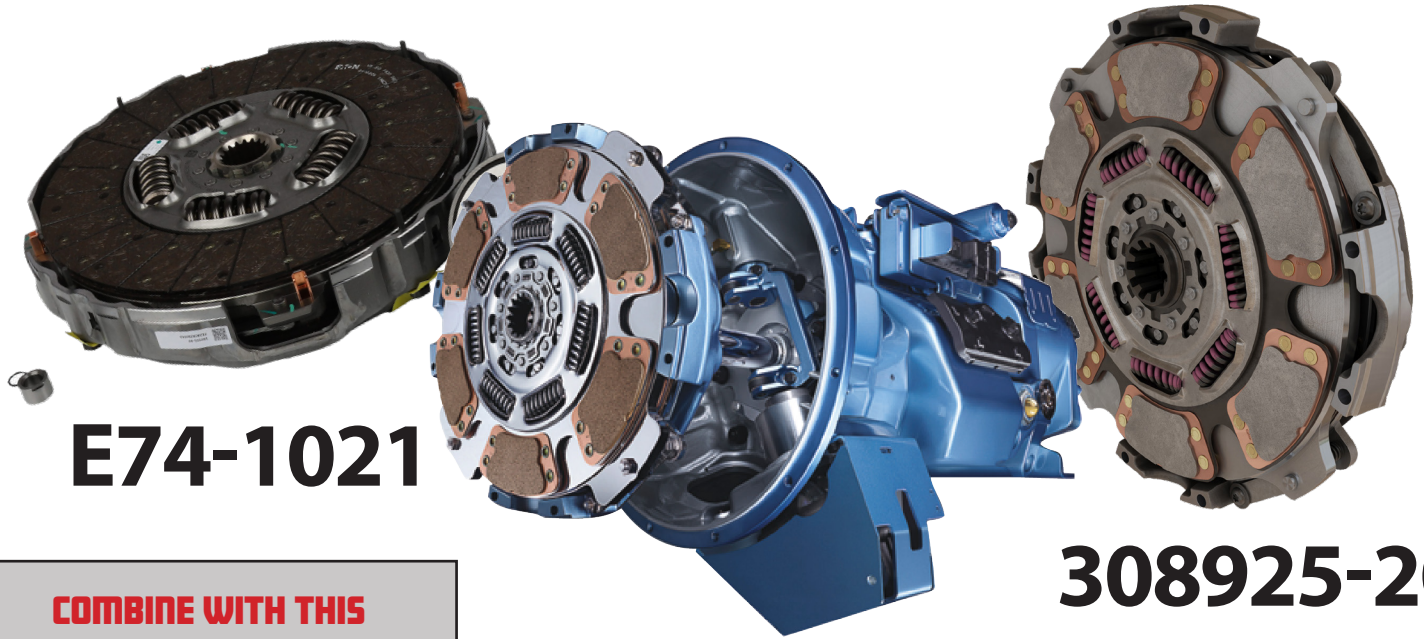

BLOWOUT SALE!

E74-1021

308925-20

122002-35A

**COMBINE WITH THIS
MONTH'S LOYALTY SERVICE
COUPON N26APR9063 ON A
CLUTCH INSTALL AND SAVE
EVEN MORE!**

PART DESCRIPTION	COMPATIBLE MODELS	PART #	PRICE
ENDURANT DIAPHRAGM SPRING HD CLUTCH KIT	Engineered for multiple heavy-duty applications. Fitment varies by engine, transmission, and model—verify compatibility with your VIN	E74-1021	\$1,325.00
CLUTCH EP 15.5, 1860 TORQ, VCT DAMPR		308925-20	\$800.00
CLUTCH EP 15.5, 2050 TORQ, VCT DAMPR		308925-25	\$875.00
CLUTCH-ULTRA SHIFT PLUS, 2 IN, 14 SPLINE		122002-35A	\$1,899.00